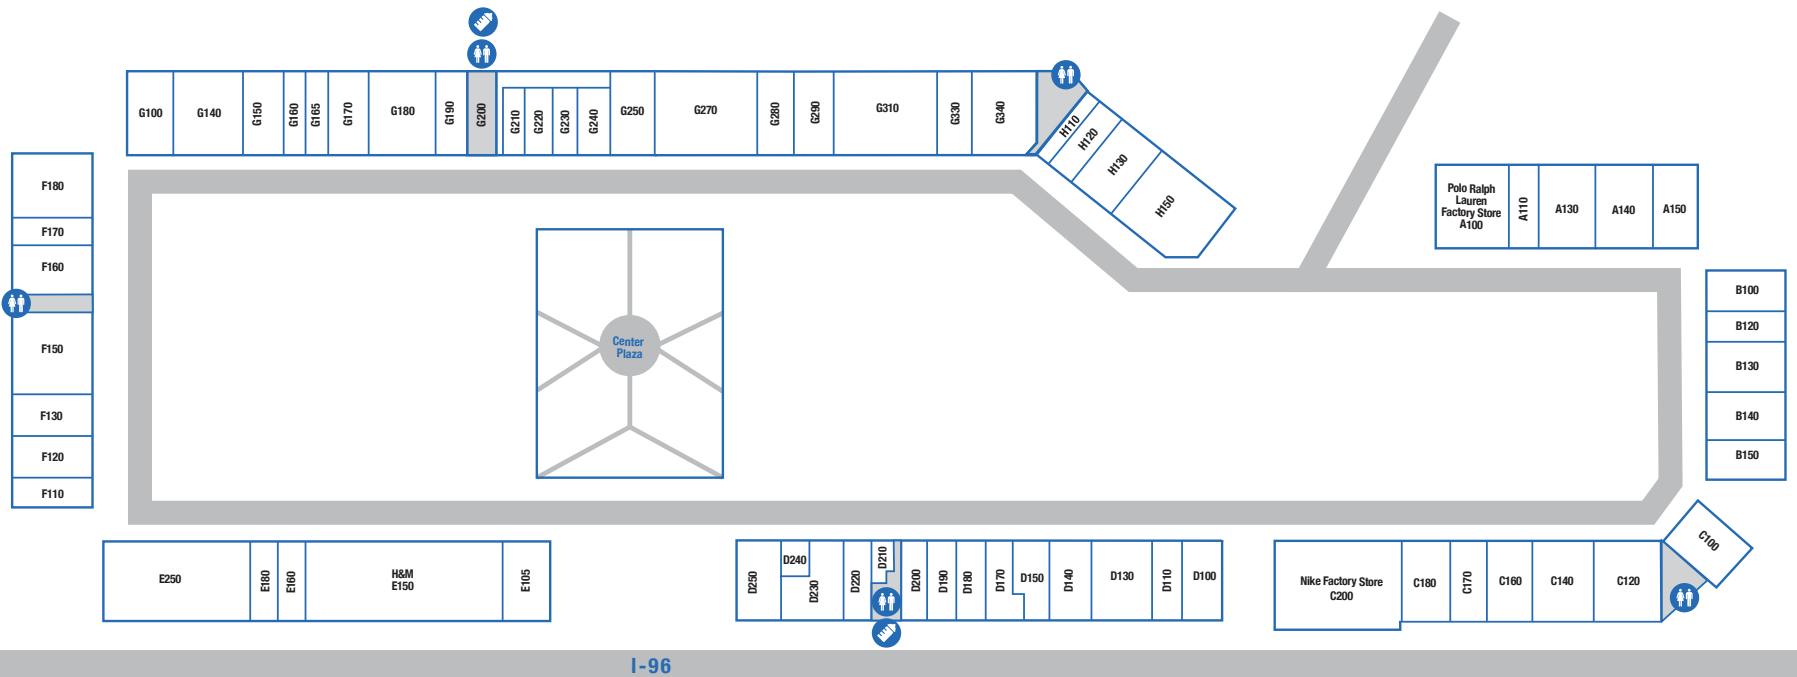

CENTER MAP

Restrooms

Mothers' Room

ACCESSORIES & JEWELRY

G140	American Eagle Outfitters	(517) 552-3033
B130	Ann Taylor Factory Store	(517) 540-6386
D190	Chico's Outlet	(517) 540-0544
E180	Claire's	(517) 545-3675
C120	Coach	(517) 552-4949
G270	Columbia Factory Store	(517) 338-3100
B120	Francesca's	(517) 586-0011
B100	Guess Factory Store	(517) 546-2933
E150	H&M	(855) 466-7467
G160	Hot Topic	(517) 552-7206
D230	J.Crew Crewcuts Factory	(517) 548-4894
G330	Just Cozy	
G230	Kay Jewelers Outlet	(517) 545-3650
D100	Levi's Outlet	(517) 548-9383
G210	Lids	(517) 376-3710
B140	Loft Outlet	(517) 540-6393
C180	Michael Kors	(517) 545-7547
D240	Pandora	(517) 672-5152
D210	Sunglass Hut	(517) 552-6050
D110	White House Black Market	(517) 338-3440

APPAREL

H130	Adidas	(517) 537-2753
G140	American Eagle Outfitters	(517) 552-3033
B130	Ann Taylor Factory Store	(517) 540-6386
F150	Banana Republic Factory	(517) 540-6047
D180	Casual Male XL Outlet	(517) 545-3594
D190	Chico's Outlet	(517) 540-0544
C120	Coach	(517) 552-4949
G270	Columbia Factory Store	(517) 338-3100
G170	Daily Thread	(612) 393-2044
G340	Eddie Bauer Outlet	(517) 552-9206
B120	Francesca's	(517) 586-0011
H150	Gap Outlet	(517) 545-1780
B100	Guess Factory Store	(517) 546-2933
E150	H&M	(855) 466-7467
G310	Hanesbrands	(517) 545-1710
G160	Hot Topic	(517) 552-7206
D230	J.Crew Crewcuts Factory	(517) 548-4894
G280	Jockey	(517) 545-8672
G330	Just Cozy	
D100	Levi's Outlet	(517) 548-9383
G210	Lids	(517) 376-3710
B140	Loft Outlet	(517) 540-6393
F160	Maurices	(517) 540-9644
D170	Merrell	(517) 545-5007
C180	Michael Kors	(517) 545-7547
C200	Nike Factory Store	(517) 552-6453
E250	Old Navy Outlet	(517) 552-1376
A100	Polo Ralph Lauren	(517) 546-7570
H120	Skechers	(517) 545-5715
C100	The Uniform Outlet	(517) 552-4982
C140	Tommy Hilfiger	(517) 552-6475
D130	Under Armour	(517) 552-3865
D110	White House Black Market	(517) 338-3440