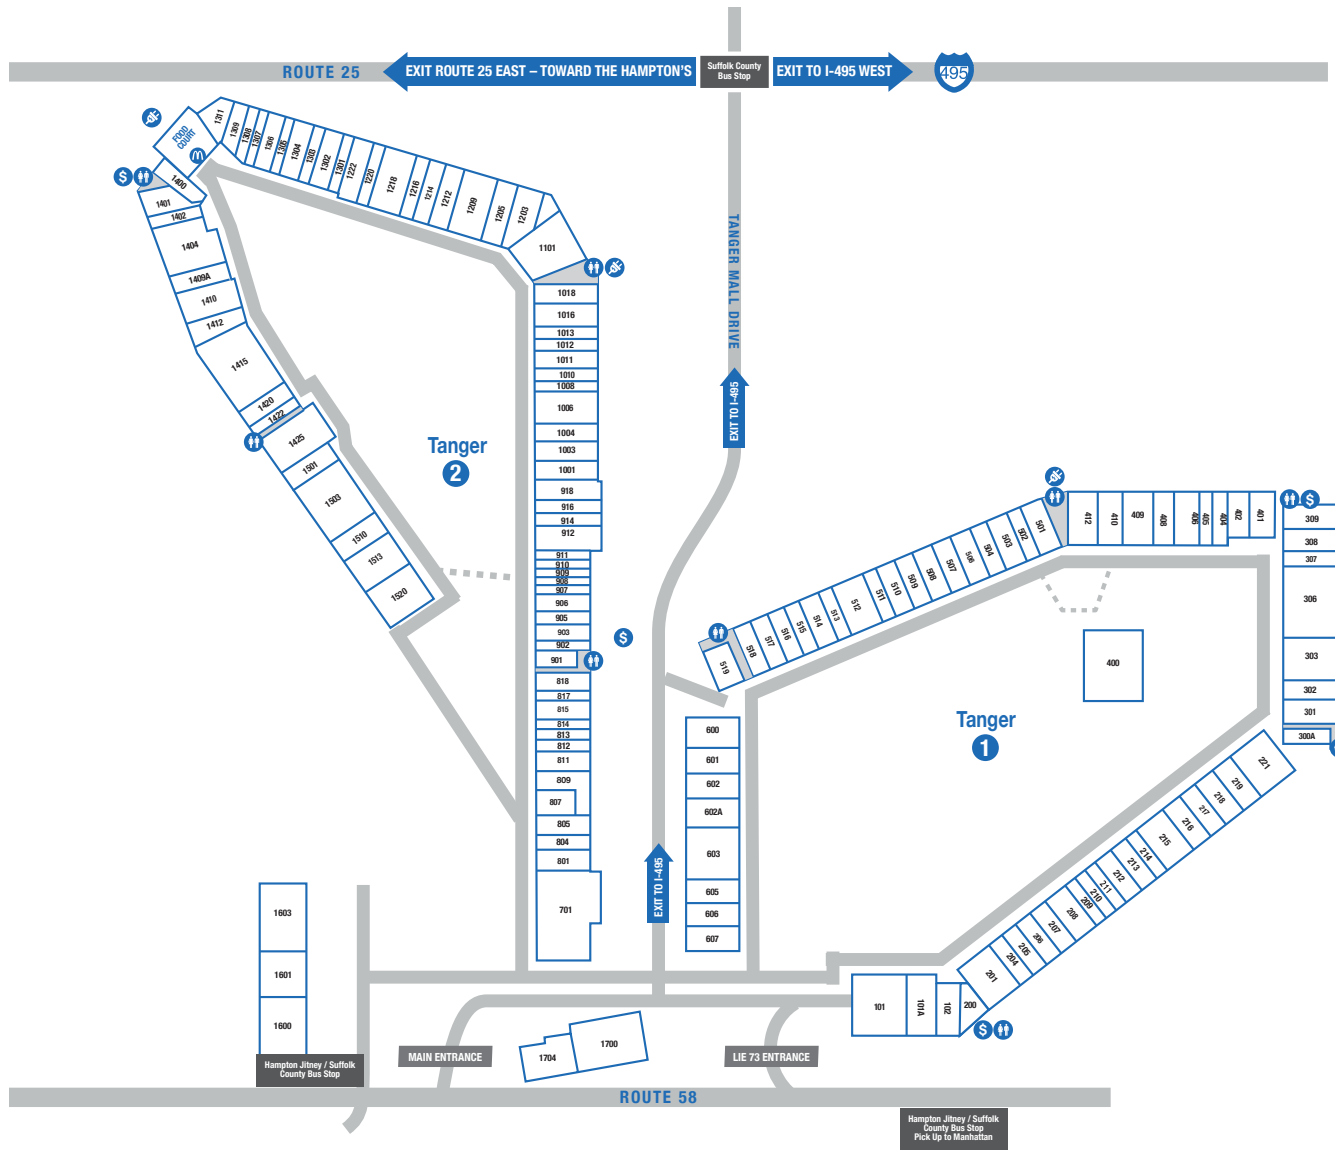

CENTER MAP

SERVICE LEGEND

Restrooms

ATM

Charging Station

ACCESSORIES & JEWELRY

1203	Aerie	(631) 369-2126
1409A	Aéropostale	(631) 208-3112
507	Aldo	(631) 727-6480
1404	American Eagle Outfitters	(631) 369-0653
514	Armani Exchange	(631) 284-2291
902	Armani Outlet	(631) 369-6594
1304	Banter by Piercing Pagoda	(631) 939-2078
607	Calvin Klein	(631) 506-0460
1308	Claire's	(631) 727-5501
1306	Clarks Outlet	(631) 727-3554
410	Coach	(631) 369-4670
201	Forever 21	(631) 655-0190
404	Francesca's	(631) 727-0210
1006	Guess Factory Store	(631) 208-2967
1415	H&M	(631) 208-3414
1216	J.Crew Crewcuts Factory	(631) 369-9474
811	Kate Spade New York	(631) 208-0469
1307	Kay Jewelers Outlet	(631) 208-3059
1422	Lids	(631) 369-2670
1001	Loft Outlet	(631) 369-2207
809	Michael Kors	(631) 208-0707
511	Movado Company Store	(631) 208-4444
1412	Oakley	(631) 727-2790
1302	Pandora	(631) 381-1092
400	Polo Ralph Lauren	(631) 369-2227
1218	Puma Outlet	(631) 905-0360
701	Saks OFF 5TH	(631) 369-5883
1220	Salt Life	(631) 641-4987
307	Samsonite Factory Outlet	(631) 369-3726
1011	Steve Madden	(631) 208-0151
1309	Sunglass Hut	(631) 369-2972
503	Sunglass Hut	(631) 727-0359
1303	Swarovski	(631) 727-0279
814	Theory	(631) 727-2782
517	Timberland Factory Store	(631) 369-5282
402	Torrid	(631) 727-2504
1004	Vera Bradley	(631) 727-1177
506	White House Black Market	(631) 727-7403
209	Zales The Diamond Store Outlet	(631) 208-3561